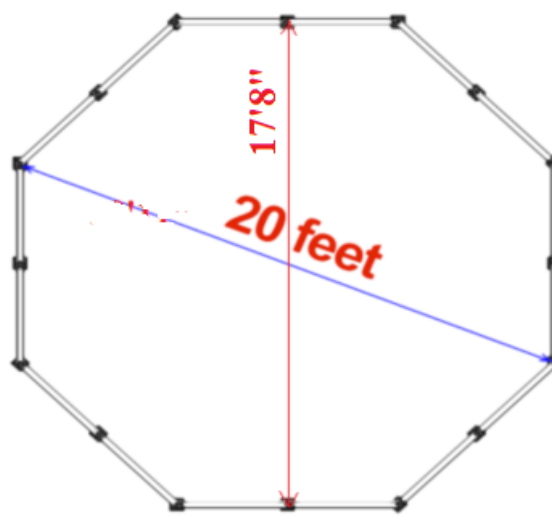

**15 FEET - STRAIGHT (24 TIMBER)**

ACORSS FLAT: 12' 8" - PIVOT TO PIVOT  
(INSIDE TIMBER DIMENSION: 12' 4")

**15 FEET - CIRCULAR (24 TIMBER)**

ACORSS FLAT: 13' 8" - PIVOT TO PIVOT  
(INSIDE TIMBER DIMENSION: 13' 4")

**20 FEET - STRAIGHT (32 TIMBER)**

ACORSS FLAT: 17' 8" - PIVOT TO PIVOT  
(INSIDE TIMBER DIMENSION: 17' 4")

**20 FEET - STRAIGHT (32 TIMBER)**

ACORSS FLAT: 18' 5" - PIVOT TO PIVOT  
(INSIDE TIMBER DIMENSION: 18' 1")

**26 FEET - STRAIGHT (40 TIMBER)**

ACORSS FLAT: 22' 7" - PIVOT TO PIVOT  
(INSIDE TIMBER DIMENSION: 22' 3")

**26 FEET - STRAIGHT (40 TIMBER)**

ACORSS FLAT: 23' 2" - PIVOT TO PIVOT  
(INSIDE TIMBER DIMENSION: 22' 10")