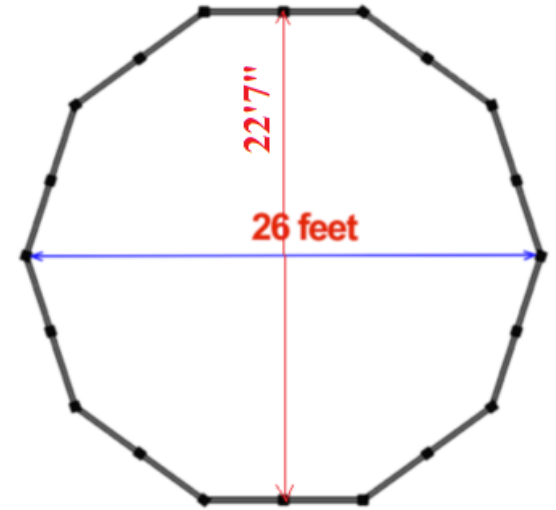

**15 FEET - STRAIGHT (24 TIMBER)**

ACORSS FLAT: 12' 8" - PIVOT TO PIVOT  
(INSIDE TIMBER DIMENSION: 12' 4")

**15 FEET - CIRCULAR (24 TIMBER)**

ACORSS FLAT: 13' 8" - PIVOT TO PIVOT  
(INSIDE TIMBER DIMENSION: 13' 4")

**20 FEET - STRAIGHT (32 TIMBER)**

ACORSS FLAT: 17' 8" - PIVOT TO PIVOT  
(INSIDE TIMBER DIMENSION: 17' 4")

**20 FEET - STRAIGHT (32 TIMBER)**

ACORSS FLAT: 18' 5" - PIVOT TO PIVOT  
(INSIDE TIMBER DIMENSION: 18' 1")

**26 FEET - STRAIGHT (40 TIMBER)**

ACORSS FLAT: 22' 7" - PIVOT TO PIVOT  
(INSIDE TIMBER DIMENSION: 22' 3")

**26 FEET - STRAIGHT (40 TIMBER)**

ACORSS FLAT: 23' 2" - PIVOT TO PIVOT  
(INSIDE TIMBER DIMENSION: 22' 10")